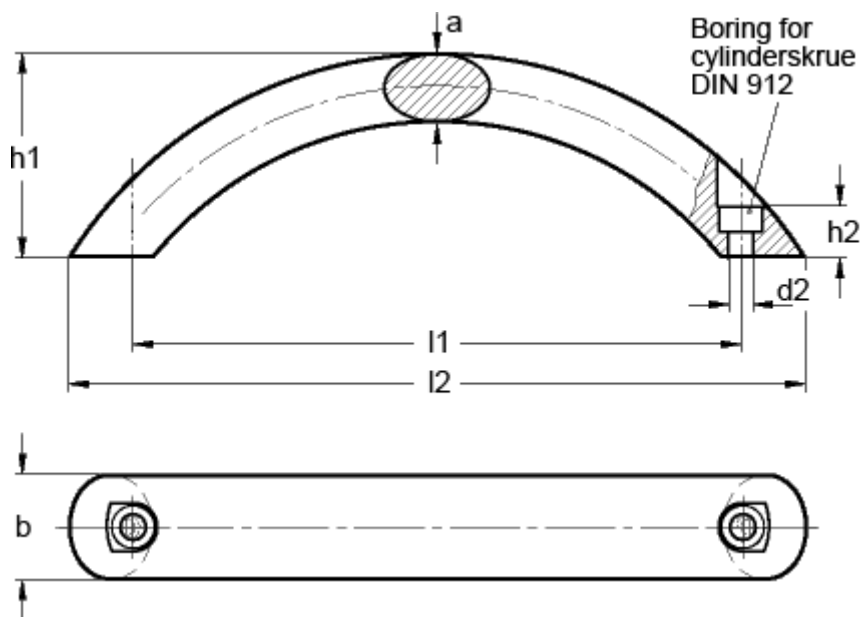

Article number: 20086150

Description: E+G Arch handle GN 565.4-20-160-B-EL

Measures

a	= 13
b	= 20
d2	= 5.3
h1	= 51
h2	= 10
l1	= 160
l2 approx.	= 185
t min	= 8.5